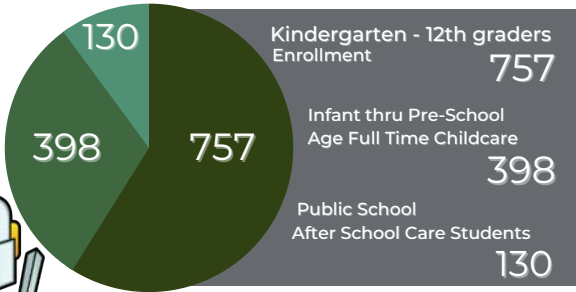

grace christian school

114k sq.feet 34 acres 5 playgrounds 3 athletic fields

Total Students On Campus Daily
1285

Graduation Rate: **99%**

National Honors Society High School Students: **30%**

Student / Device Ratio: **1:1**

Number of Classrooms: **33**

Dual Enrollment College Credit Courses: **10**

Weighted Honors Courses: **18**

Doctoral or Masters Degree Faculty: **40%**

Full-Time Learning Support Faculty: **8**

AIG Certified Instructors: **3**